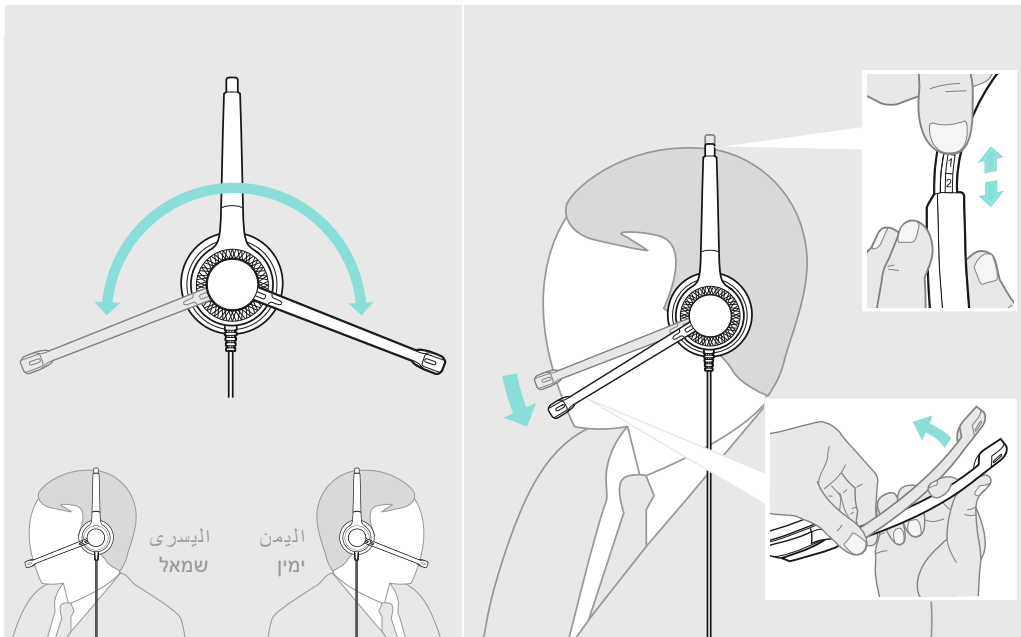

For product specific software and
firmware upgrade with EPOS Connect go to:
www.eposaudio.com/connect