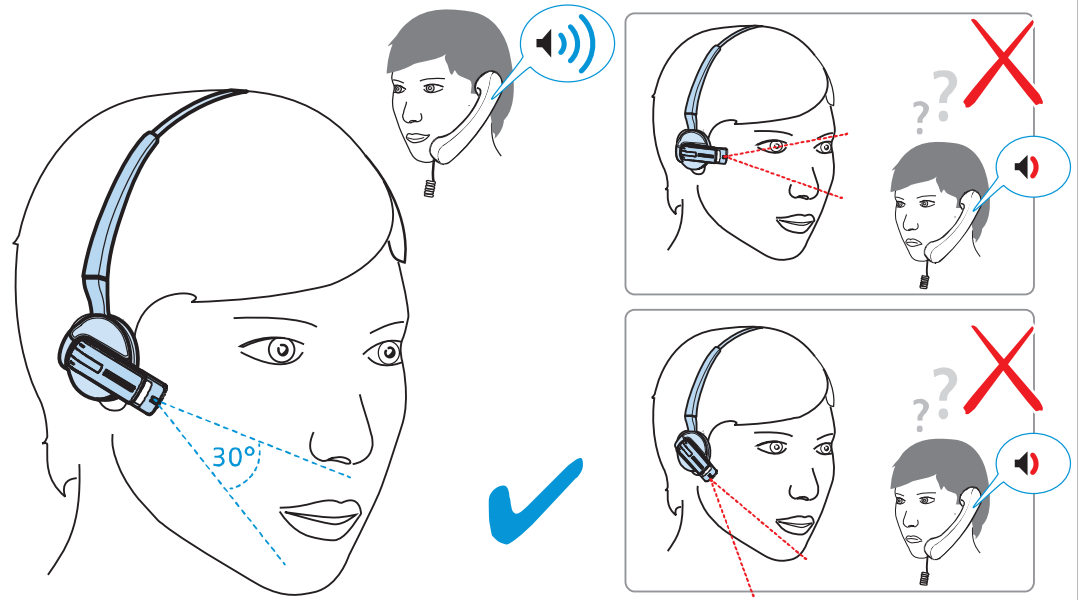

Wearing the headset with the headband

Charging the headset using charger CH 20 or charging cable CH 20 MB USB

Removing the Presence headset from the headband

Mounting ear hook and ear adapter