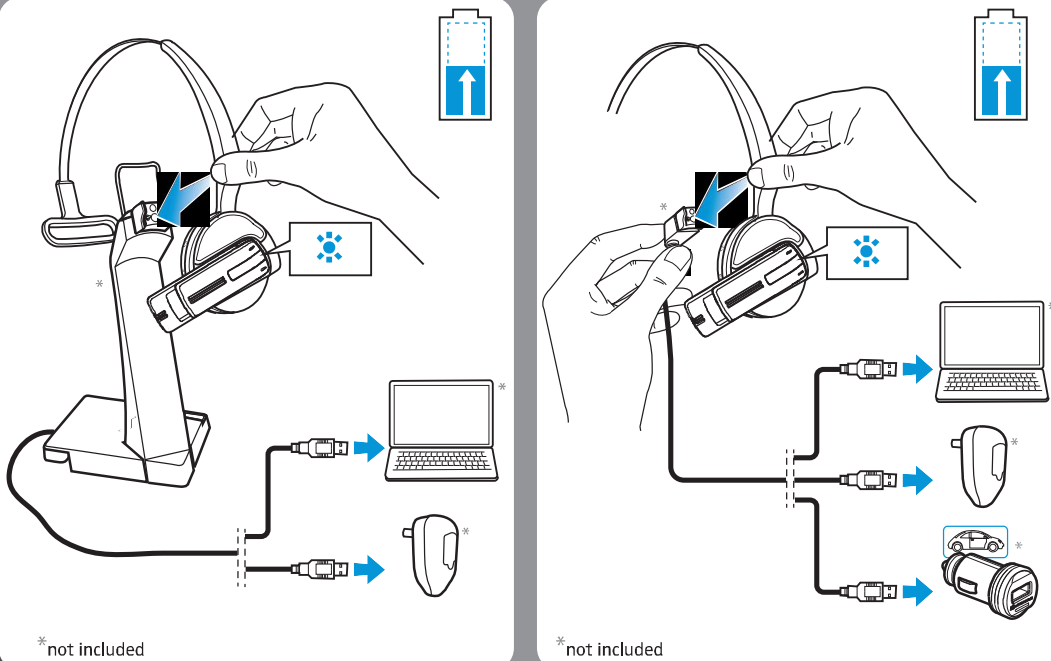

Wearing the headset with the headband

Charging the headset using charger CH 20 or charging cable CH 20 MB USB

Removing the Presence headset from the headband

Mounting ear hook and ear adapter