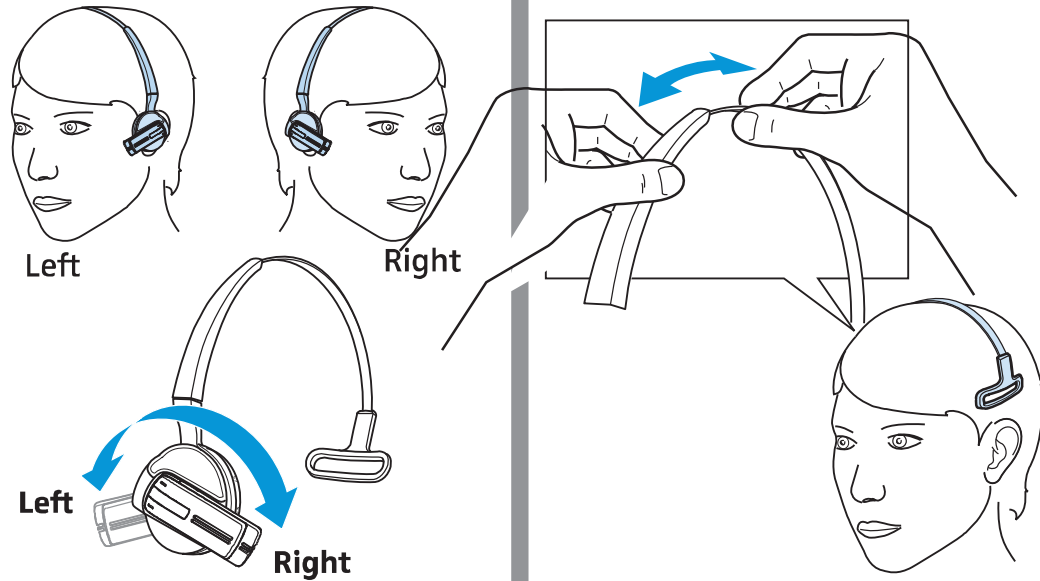

Wearing the headset with the headband

Charging the headset using charger CH 20 or charging cable CH 20 MB USB

Removing the Presence headset from the headband

Mounting ear hook and ear adapter